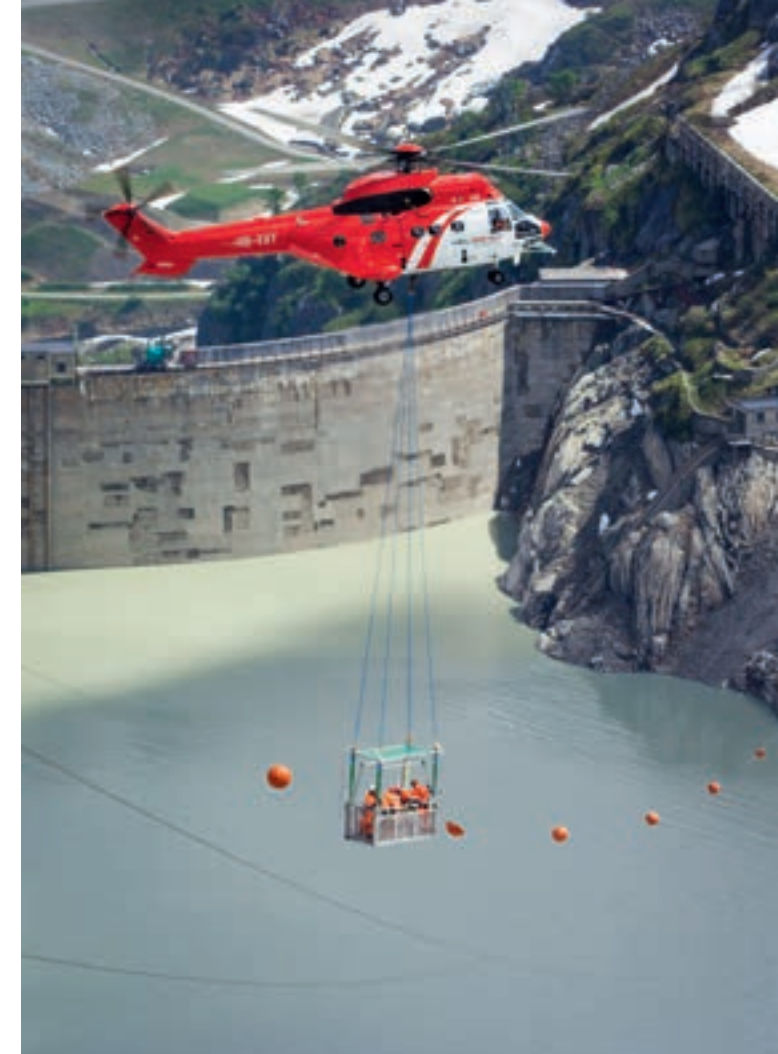

Transporte

- Wir transportieren schnell, effizient und präzise
- Baumaschinen aller Art
- Container, Silos und Kabelbobinen
- Baustoffe wie Holz, Stahl, Beton oder Kies
- Wasserreservoirre
- Spezialtransporte von Autos, Flugzeugen und Schiffe

Korbarbeiten

- Einsatz im Montagekorb
- Kurze Einsatzzeit und enorme Produktivität
- Austausch von Fliegerwarnkugeln
- Wartungsarbeiten von Isolatoren
- Leiterbeschädigung an Stromleitungen

Construction/Dismantling

- Experience, high productivity and accuracy guarantee success in construction using helicopters
- Tower cranes, cable cars and steel- and wood constructions
- Antennas and transmitting equipment
- Concrete elements and pre-fabricated modules
- Power Lines
- Transport solution in densely populated and difficult to access areas

Transport

- Fast, efficient and precise transports
- Construction machineries of all kinds
- Containers, silos and cable drums
- Construction material, like wood, steel, concrete or gravel
- Water tanks
- Special transports of cars, planes and boats

Helicopter suspended working basket

- Works from heli basket
- Short preparation time, good productivity
- Replacement of marker balls
- Maintenance works on insulators
- Live line maintenance

HELISWISS
INTERNATIONAL